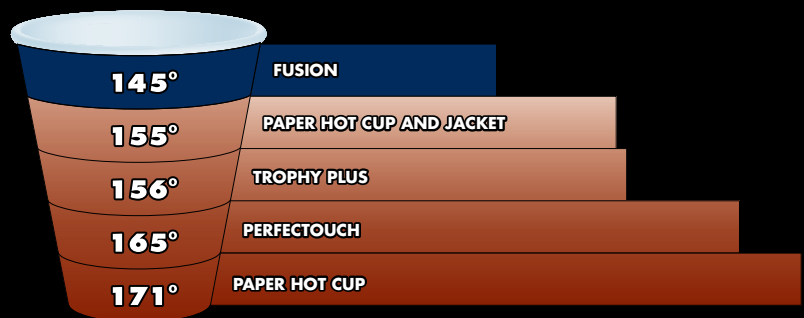

External Sidewall Temperature when beverage temperature measures 175°F

Optimize the Taste Experience!

ThermoThin keeps gourmet coffee hotter longer, capturing the fusion of aroma and flavor. Give customers the luxury of enjoying their beverage at optimum drinking temperature for over 40 minutes.